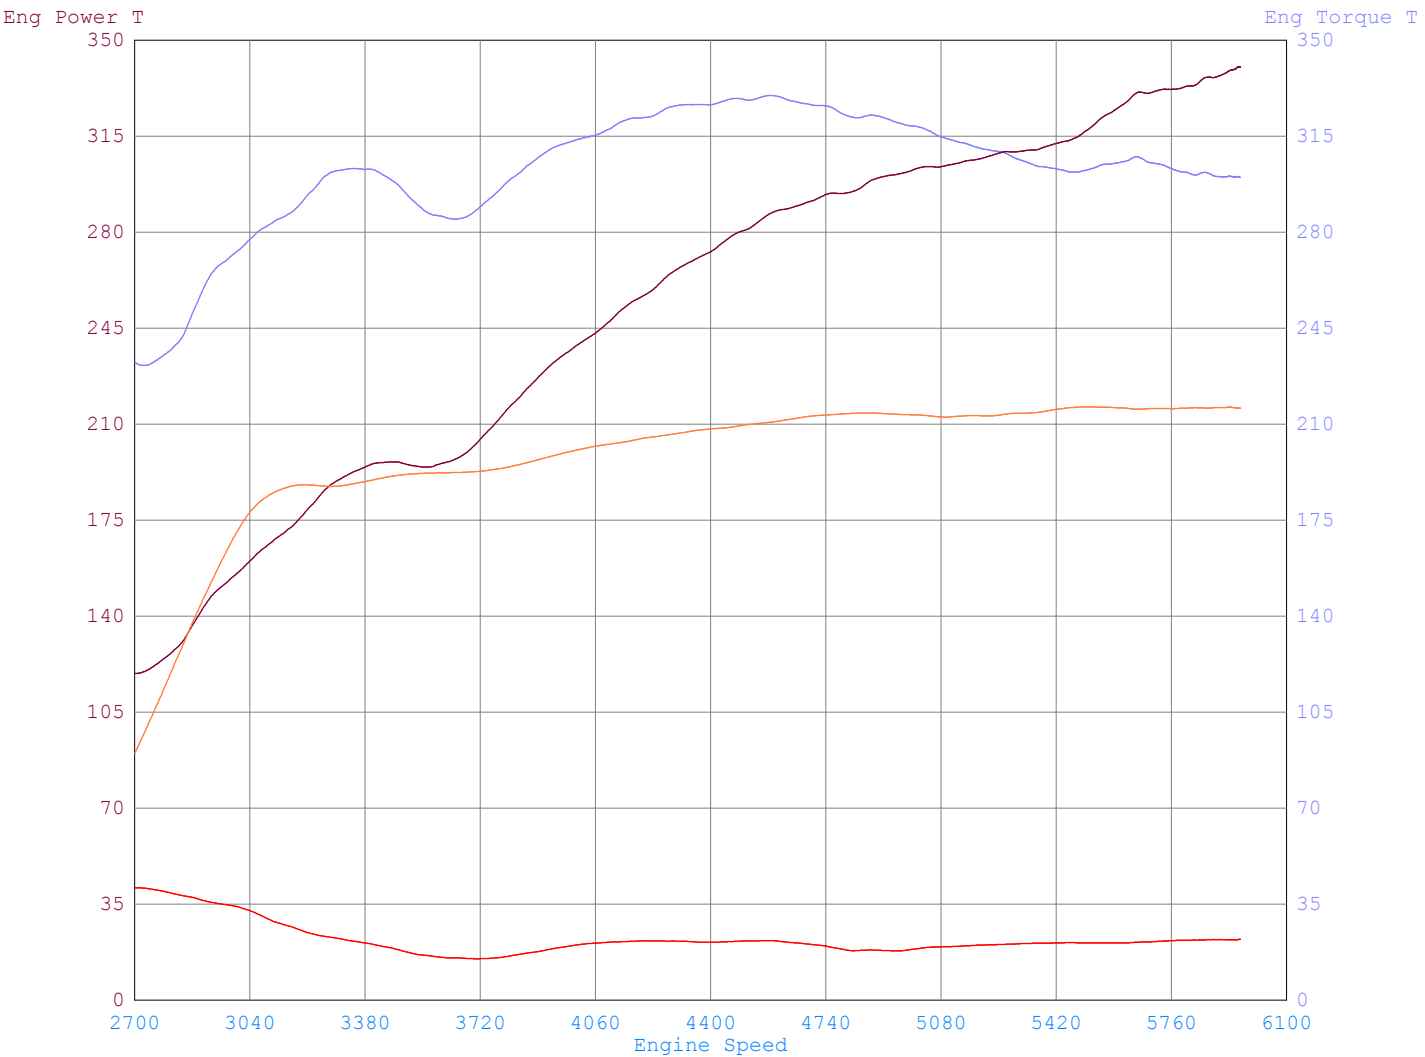

Miller Performance LTD.

2009 Abbotsford Way,
 Abbotsford, B.C. V2S 6Y5
 Phone: 604-755-7692 / - Fax: 604 852 0580 /

Date Printed : 2008/11/20 Filter Mode : FIR
 Time Printed : 19:15:53 Filter Value : 99

Run#	License	Owner	Acquired	Test Comments
1	red e34	MS1 Tur	11/20 17:48:27	Final Run - 340 HP 330 TQ
2				
3				

Channel / Run	Min			Max			Avg		
	1	2	3	1	2	3	1	2	3
Eng Torque T (Ft-Lbs)	231			330			302		
Eng Power T (HP)	119			340			258		
AFR (Ratio)	11.7			14.7			12.5		
-15 to +45 (PSI)	5.1			12.4			11.4		